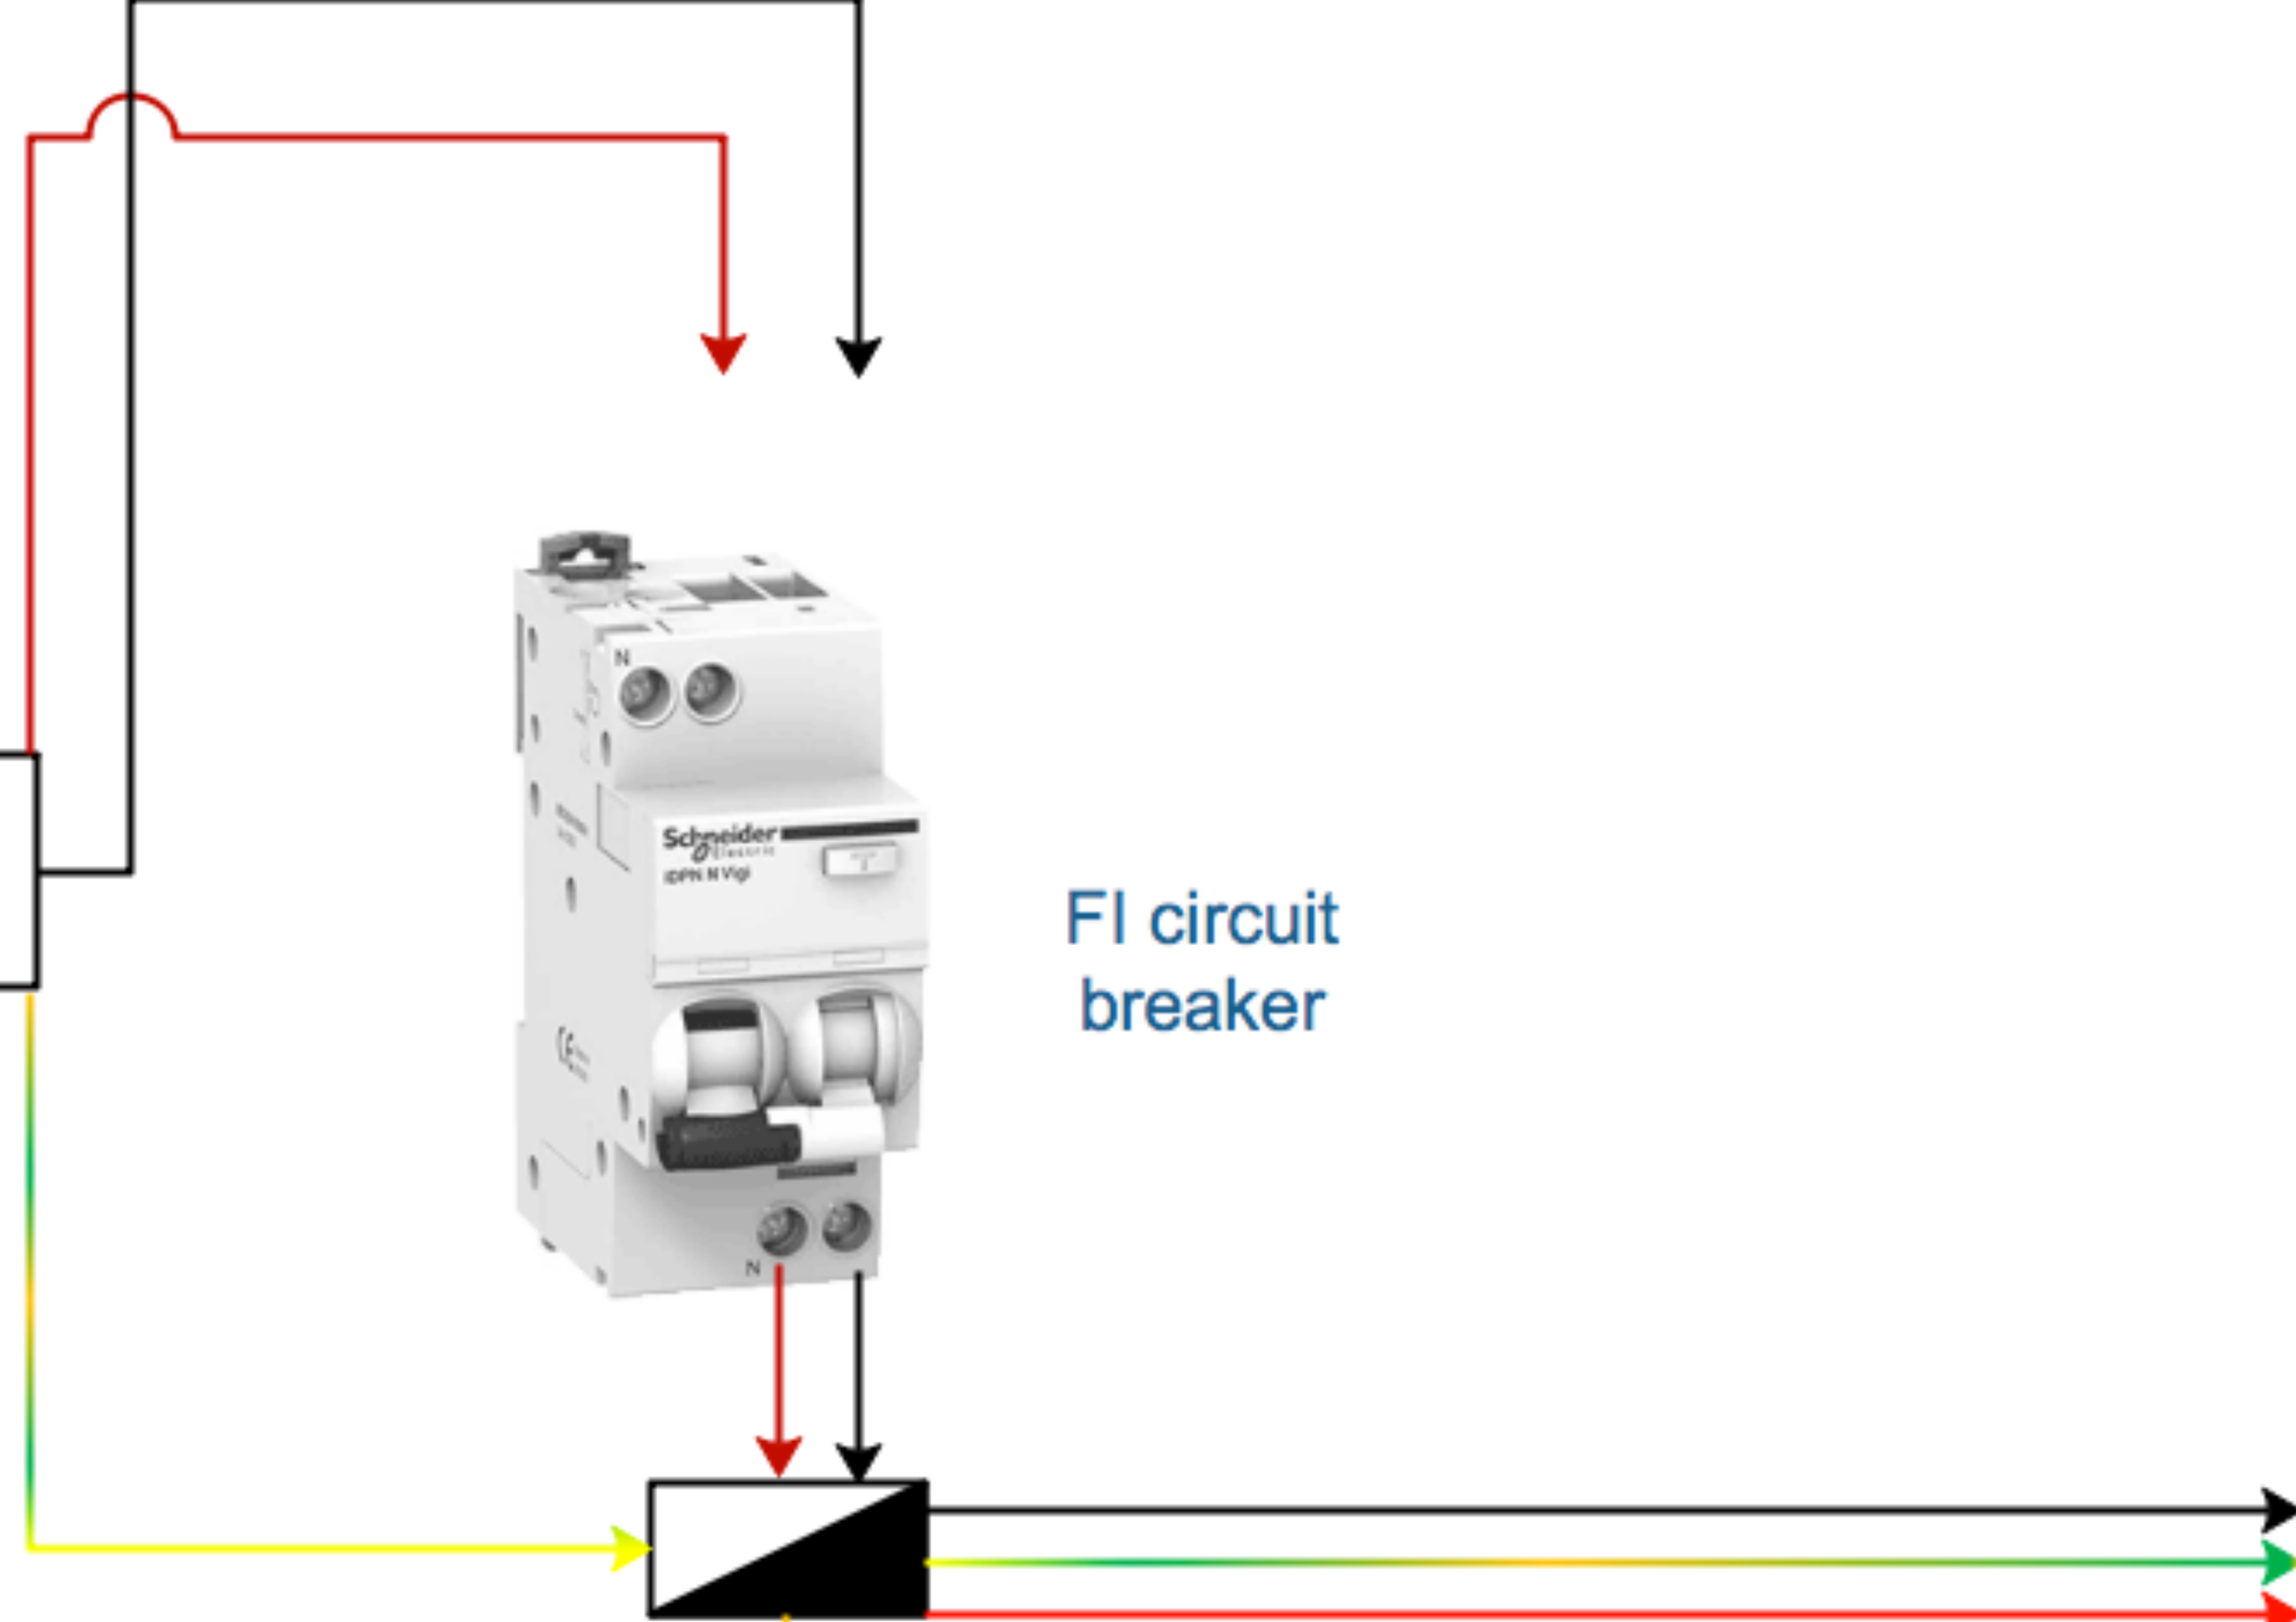

Hirschmann Connector

220V AC external Socket

To Battery

Active CSI 252

FI circuit breaker

Distribution Box

Ground